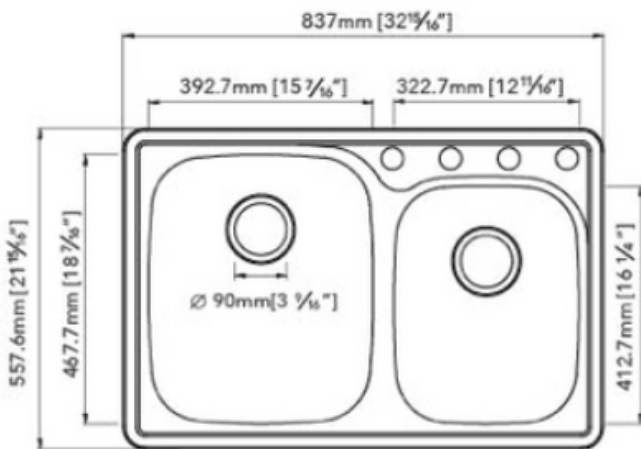

# STAINLESS STEEL SINK

SPECIAL ORDER

MODEL: SS-116-20-3322C2

DEPTH	GAUGE	HOLES
9"/7.5"	18	3/4
8.5"/7"	20	3/4

- Top-mount Double Bowl Sink
- Dimensions: 32-15/16"x21-15/16"
- Material: SS304
- Finish: Brushed

Undercoated and Sound Pads

3-1/2" Drain Opening

Supplied with Fasteners

cUPC Certified

Disclaimer: Nerval makes every effort to provide accurate specification data. However, specification may change without notice. Please visit nerval website to see Nerval's terms and conditions.